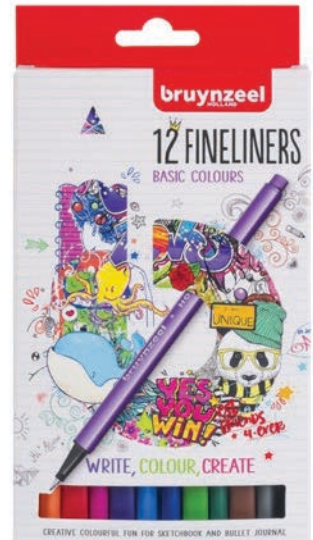

**BRUYNZEEL KNEADABLE ERASERS
DISPLAY 48**
ART. NO. 60281048

**BRUYNZEEL
FINELINER SET 12**
ART. NO. 60241012

**BRUYNZEEL SHARPENER + ERASER
DISPLAY 25**
ART. NO. 60289025

BRUYNZEEL HIGHLIGHTER SET OF 2 - YELLOW/PINK
ART NO. 60283002

BRUYNZEEL HIGHLIGHTER SET OF 2 - YELLOW/GREEN
ART NO. 60283102

BRUYNZEEL HIGHLIGHTER SET OF 2 - YELLOW/ORANGE
ART NO. 60283202

BRUYNZEEL HIGHLIGHTER SET OF 4 - NEON
ART NO. 60283004

BRUYNZEEL HIGHLIGHTER SET OF 4 - PASTEL
ART NO. 60283104

BRUYNZEEL HIGHLIGHTER SET OF 4 - SLIM
ART NO. 60283504

BRUYNZEEL FINELINER SET OF 4 - BASIC
ART NO. 60241004

BRUYNZEEL FINELINER SET OF 6 - BASIC
ART NO. 60241006

BRUYNZEEL FINELINER SET OF 12 - BASIC
ART NO. 60241112