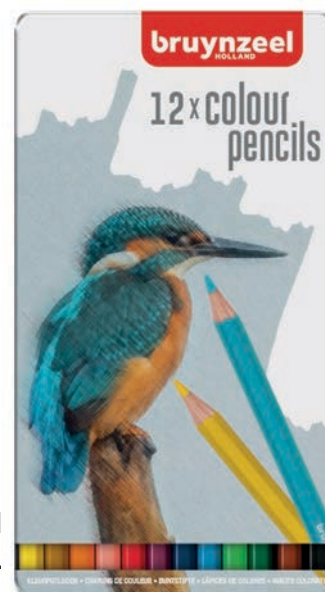

**BRUYNZEEL EXPRESSION
FINELINER/BRUSH PEN SET
6 COLOURS - MARRAKESH**
ART NO. 60325306

**BRUYNZEEL EXPRESSION
FINELINER/BRUSH PEN SET
6 COLOURS - NEW YORK**
ART NO. 60325406

**BRUYNZEEL EXPRESSION
FINELINER/BRUSH PEN SET
6 COLOURS - RIO DE JANEIRO**
ART NO. 60325506

**BRUYNZEEL EXPRESSION
FINELINER/BRUSH PEN SET
6 COLOURS - AMSTERDAM**
ART NO. 60325606

SPECIALS

BRUYNZEEL HOLLAND TIN
45 COLOUR PENCILS
ART. NO. 60312902

BRUYNZEEL PARROT TIN
45 COLOUR PENCILS
ART. NO. 60312903

BRUYNZEEL TURTLE TIN
45 COLOUR PENCILS
ART. NO. 60312905

BRUYNZEEL BEETLE TIN
60 COLOURING PRODUCTS
ART. NO. 60312904

BRUYNZEEL KINGFISHER TIN
12 COLOUR PENCIL
ART. NO. 60312901

DUTCH MASTERS ASSORTMENT

**BRUYNZEEL DUTCH MASTERS
GRAPHITE PENCILS 12**
ART. NO. 63011012